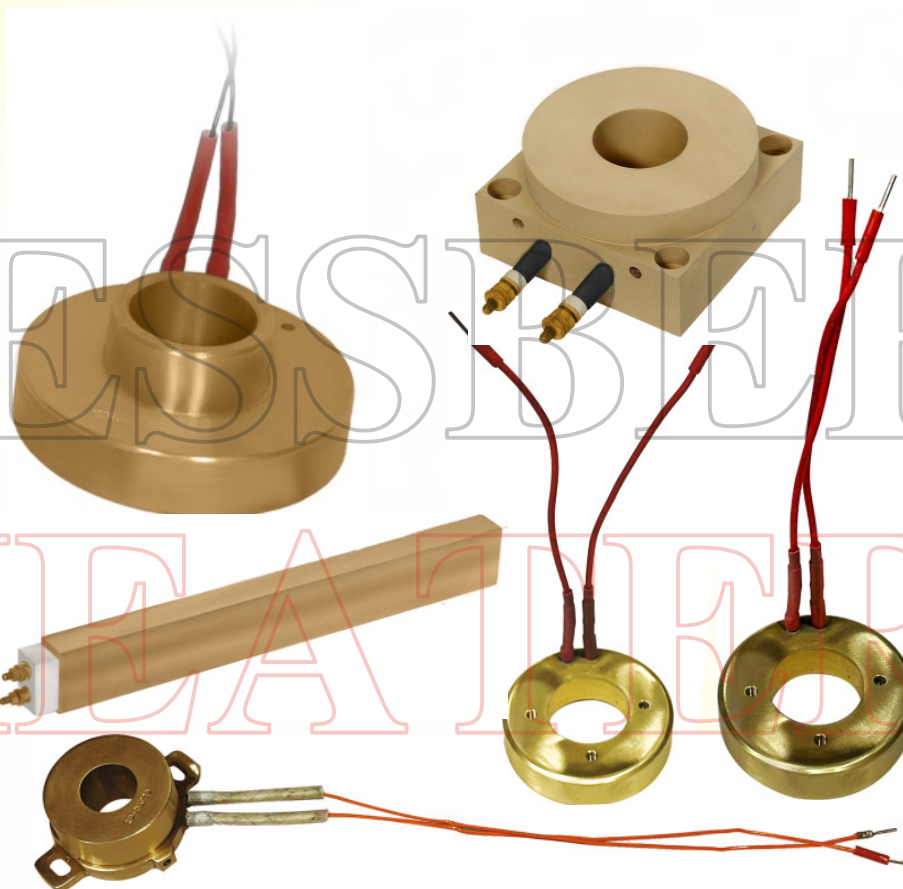

BRASS CASTING HEATERS

ESS BEE make Casted Heaters are reliable with gear mechanical strength having excellent thermal conductivity with evenness of heating over barrel or any required place. These are accurately machined to ensure perfect fit on the barrel. Design can be worked on the basis of your written Specification, Drawing or Samples.